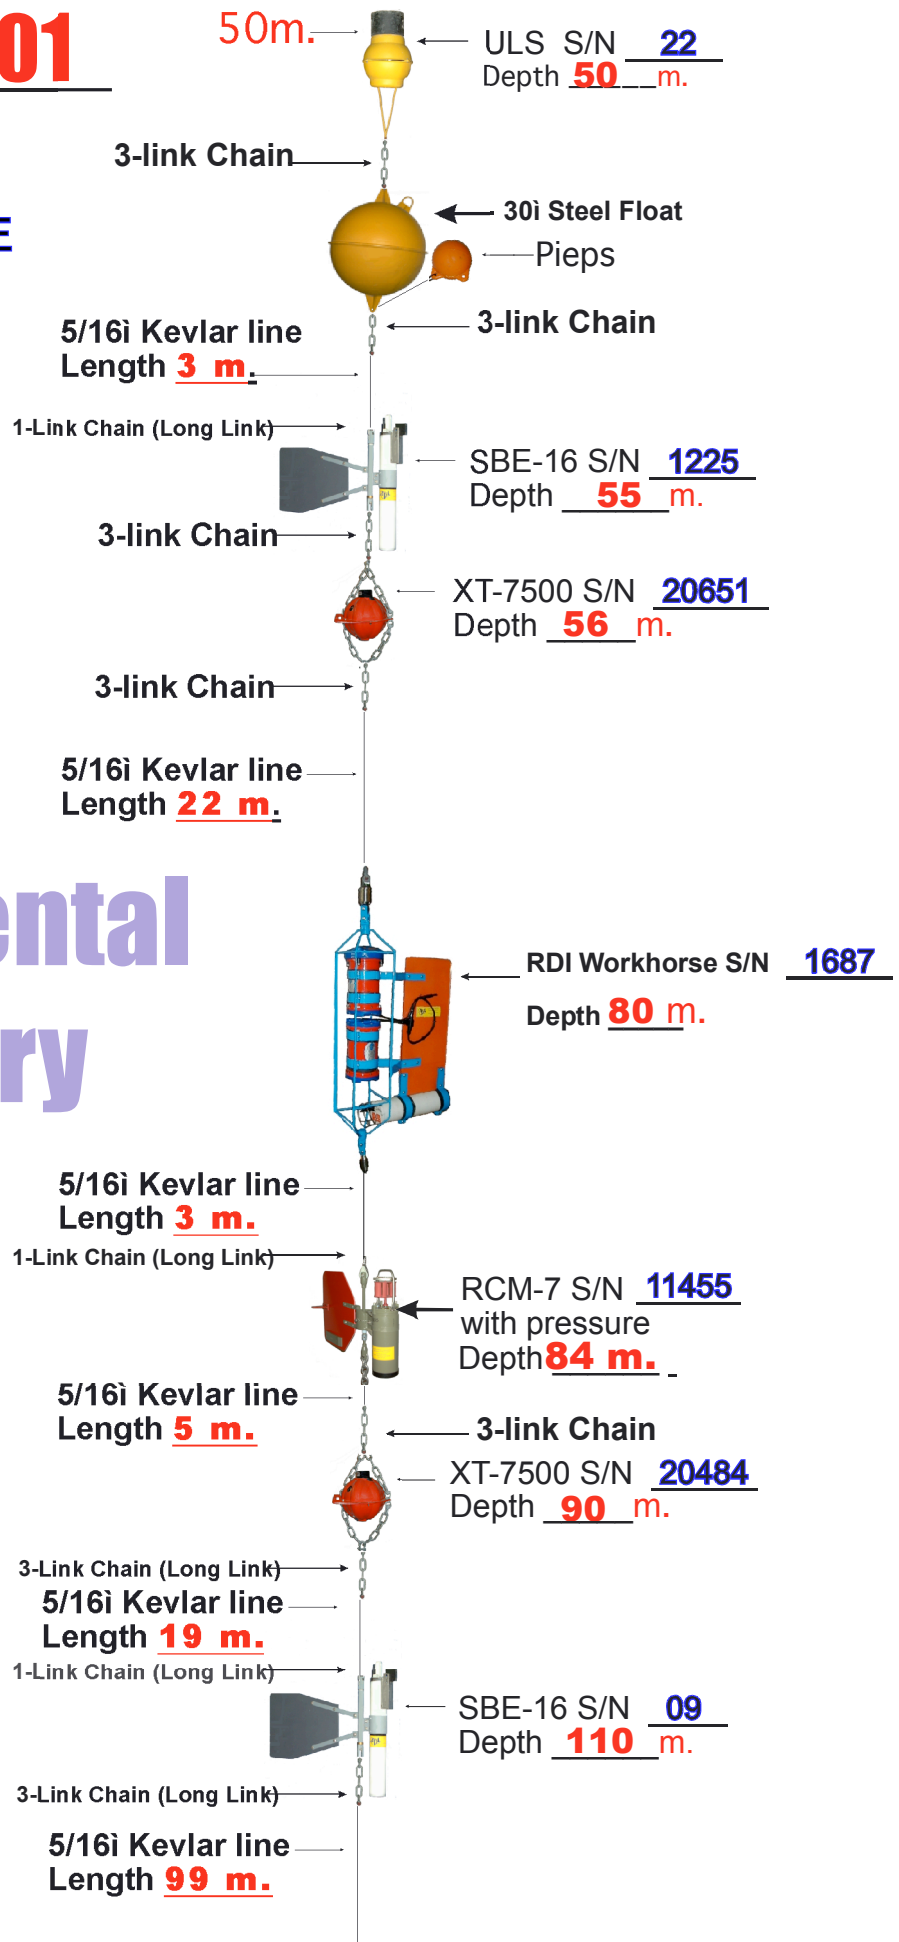

MOORING ID: **NP 01**

Latitude: **89° 33.412' N**

Longitude: **66° 38.820' E**

Corrected Depth: **4293 m.**

North Pole Environmental Observatory 2001-02

Page 1 top

North Pole Environmental Observatory 2001-02

Page 2 middle

North Pole Environmental Observatory 2001-02

Page 3 bottom