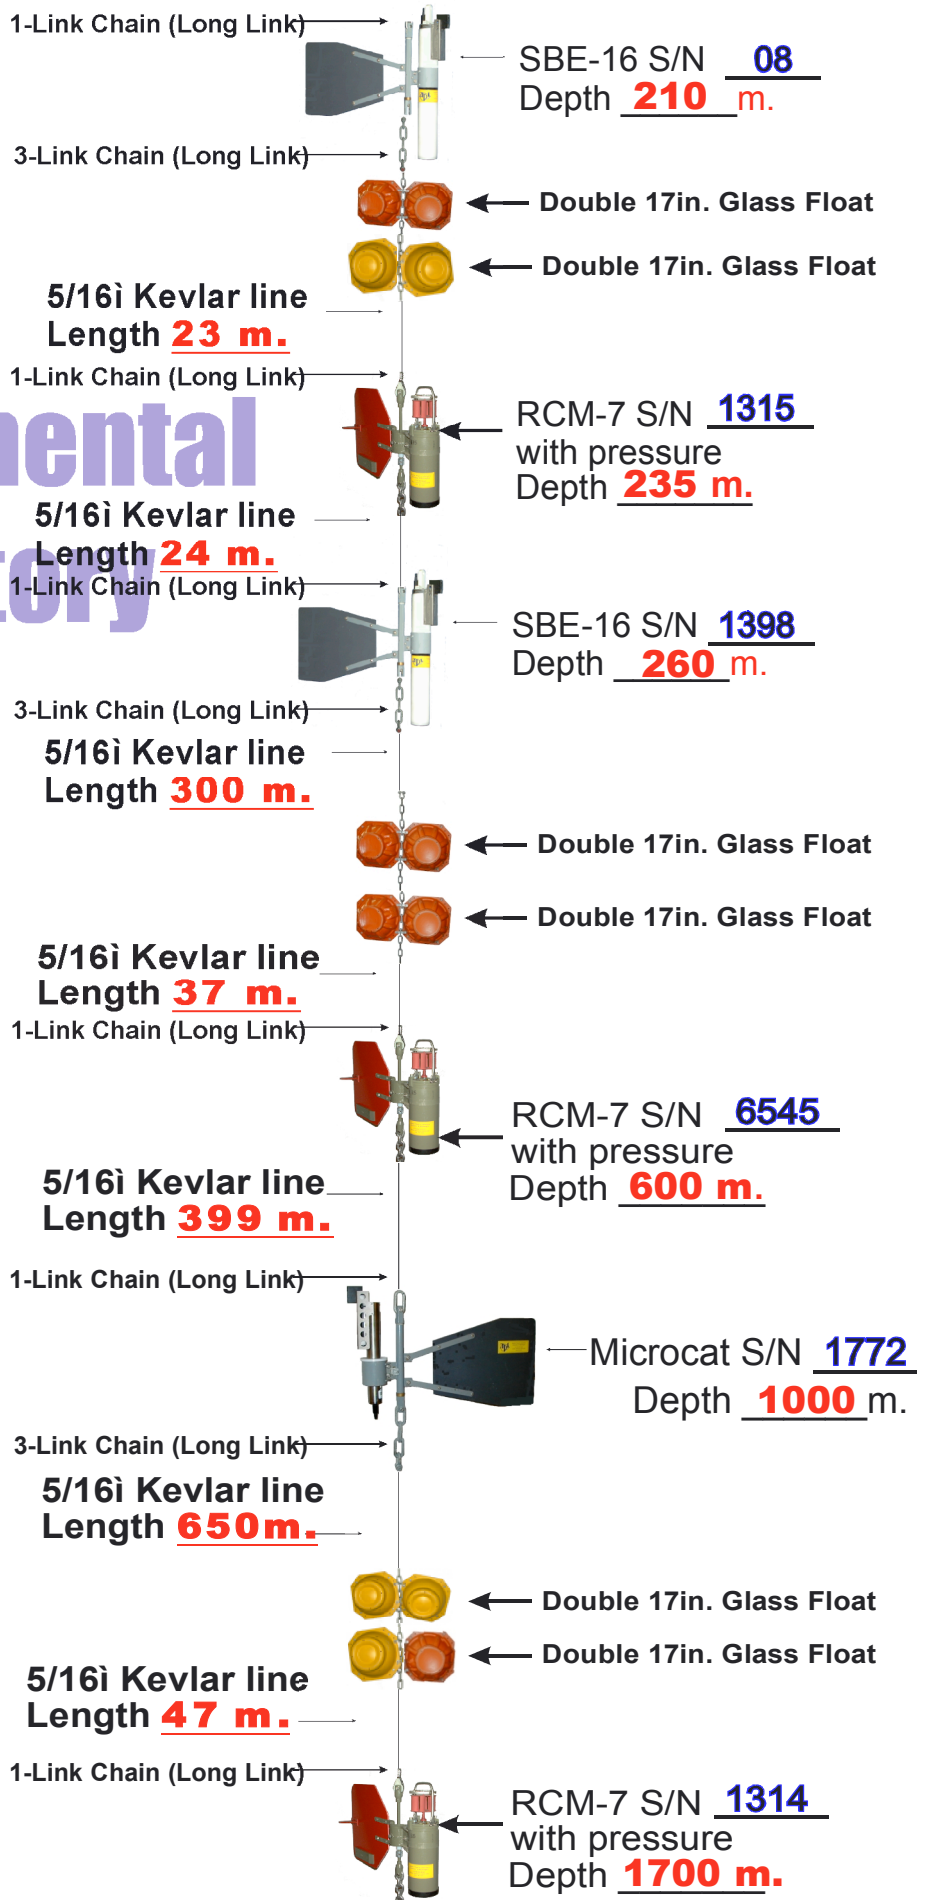

MOORING ID: **NP 01**

Latitude: **89° 33.412' N**

Longitude: **66° 38.820' E**

Corrected Depth: **4293 m.**

North Pole Environmental Observatory 2001-02

Page 1 top

North Pole Environmental Observatory 2001-02

Page 2 middle

North Pole Environmental Observatory 2001-02

Page 3 bottom