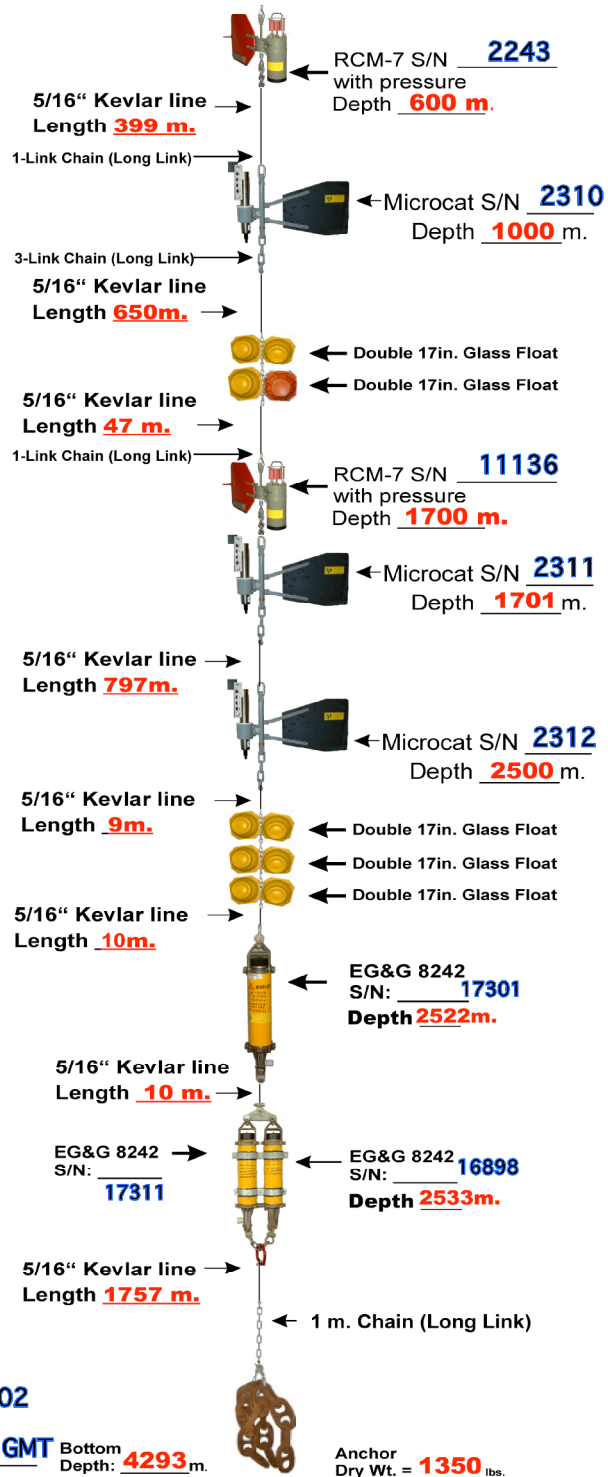

MOORING ID: NP 02

Latitude: 89° 27.457 N.

Longitude: 53° 31.258 E

Corrected Depth: 4297 m.

NORTH POLE Page 1

NORTH POLE Page 2

_ diagram by Jim Johnson, APL/UW