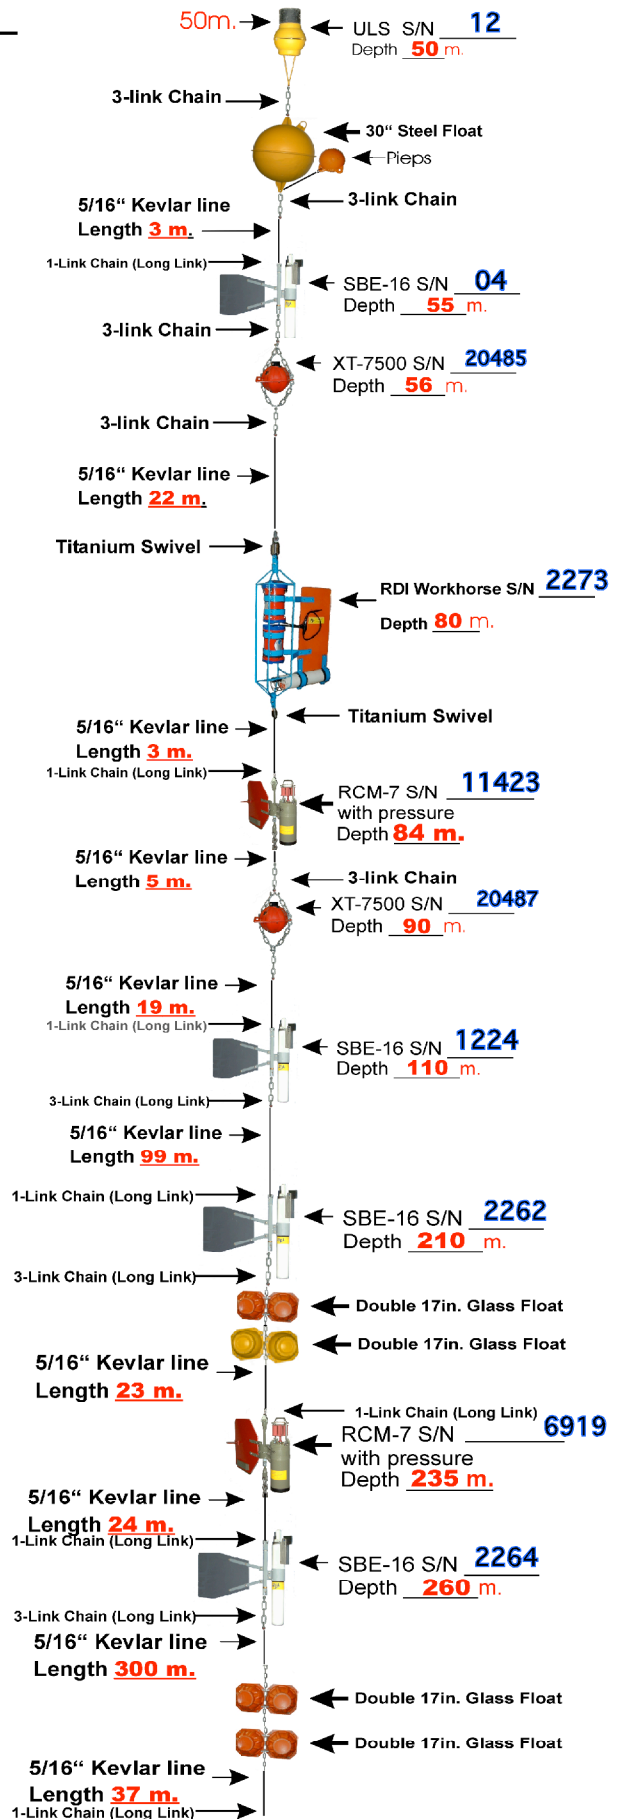

MOORING ID: NP 02

Latitude: 89° 27.457 N.

Longitude: 53° 31.258 E

Corrected Depth: 4297 m.

NORTH POLE Page 1

NORTH POLE Page 2

_ diagram by Jim Johnson, APL/UW