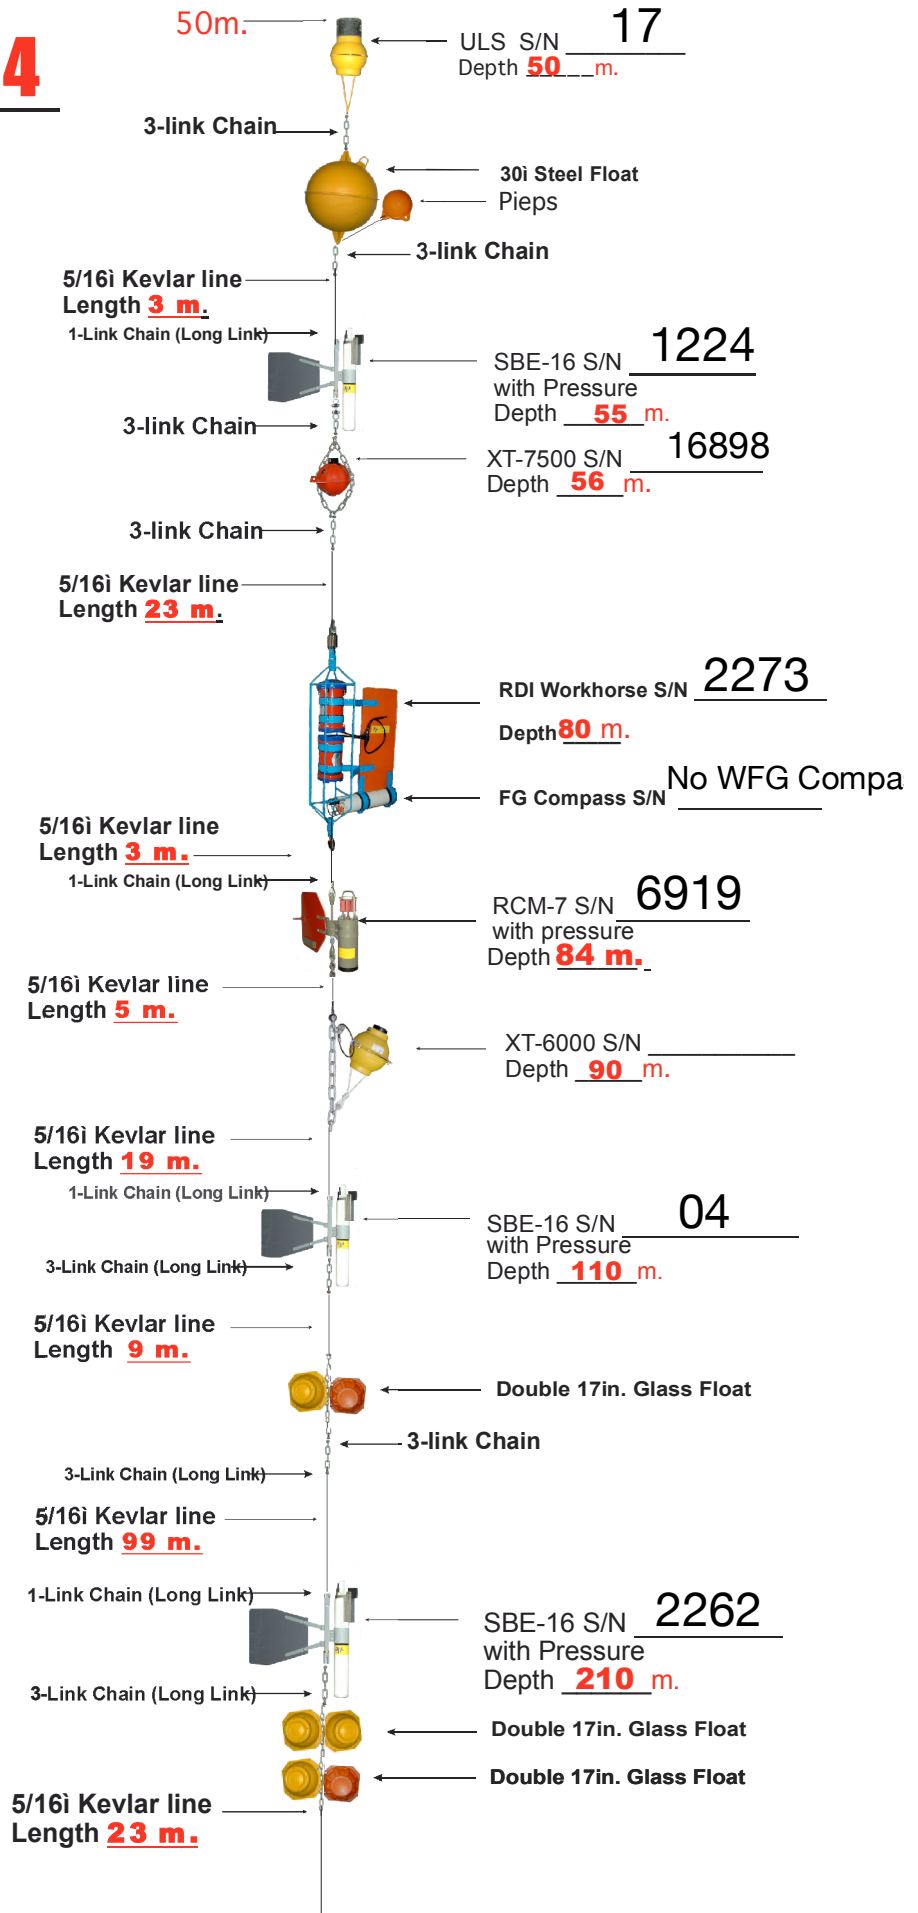

# MOORING ID: NP 04

Latitude: 89° 27.288'N.

Longitude: 89° 19. 744'E.

Corrected Depth: 4295 m.

# NORTH POLE Page 1

Depths  
in Red  
are Design  
Depths

**MOORING ID:** NP 04

# NORTH POLE Page 2

MOORING ID: **NP 04**

# NORTH POLE Page 3

Deploy Date: \_\_\_\_\_

Anchor Deploy Time: \_\_\_\_\_