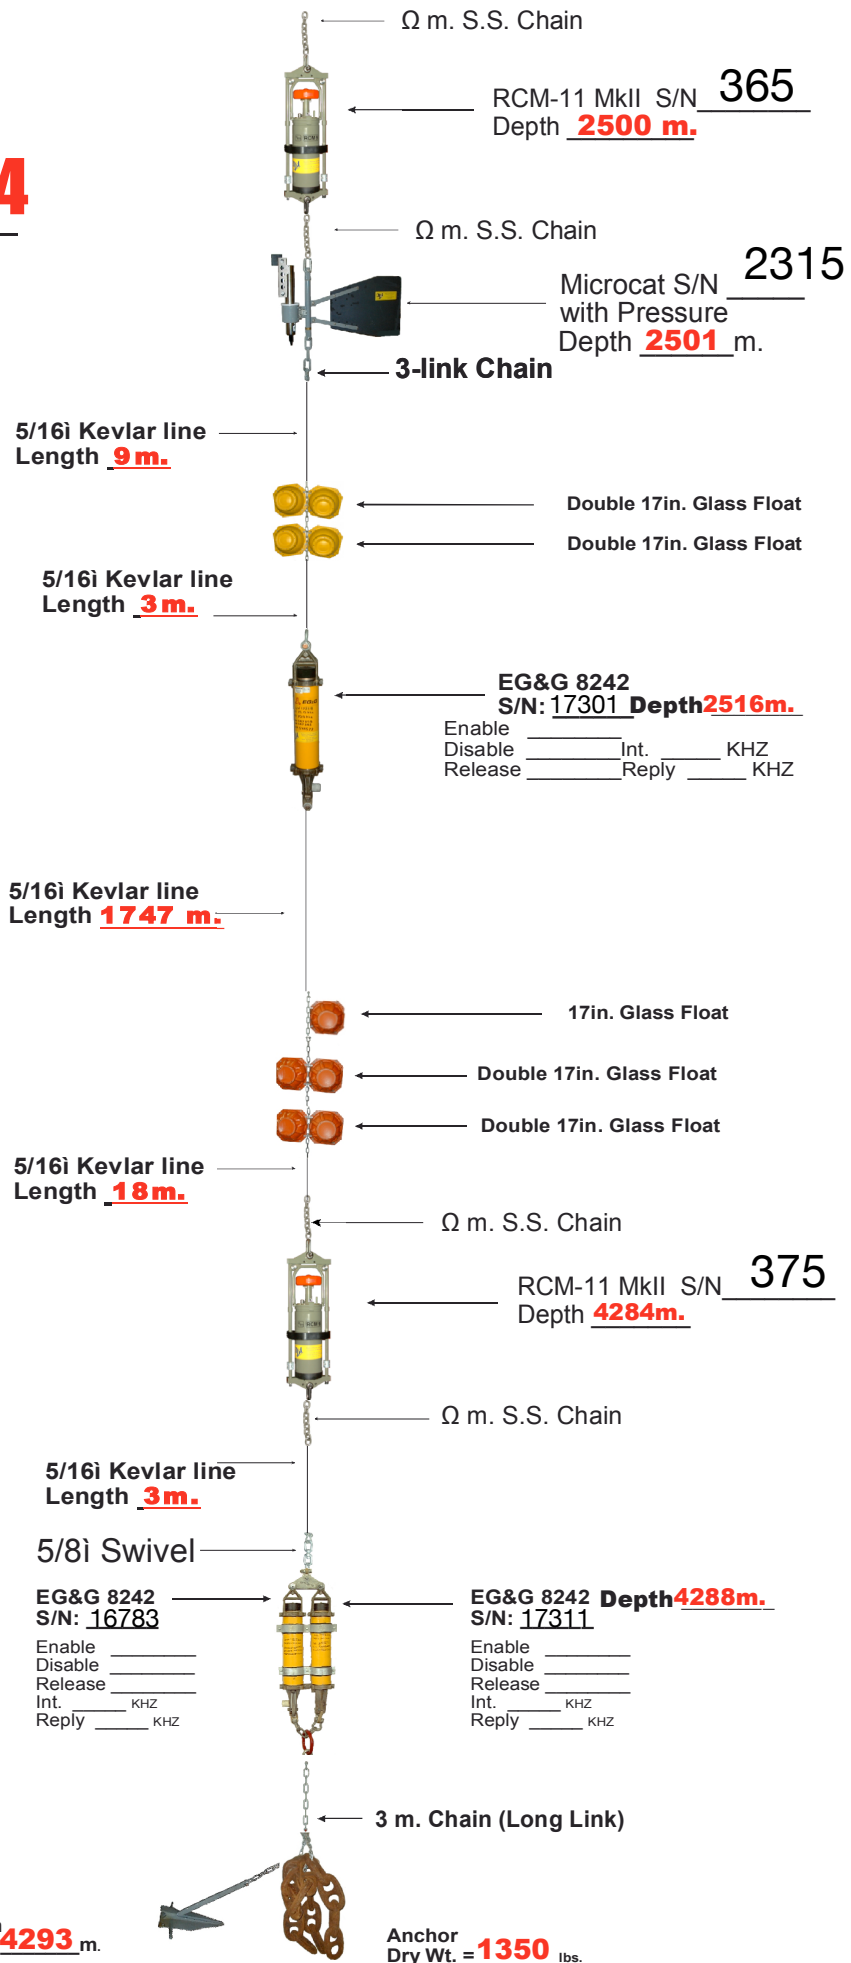

# MOORING ID: NP 04

Latitude: 89° 27.288'N.

Longitude: 89° 19. 744'E.

Corrected Depth: 4295 m.

# NORTH POLE Page 1

Depths  
in Red  
are Design  
Depths

**MOORING ID:** NP 04

# NORTH POLE Page 2

MOORING ID: **NP 04**

# NORTH POLE Page 3

Deploy Date: \_\_\_\_\_

Anchor Deploy Time: \_\_\_\_\_