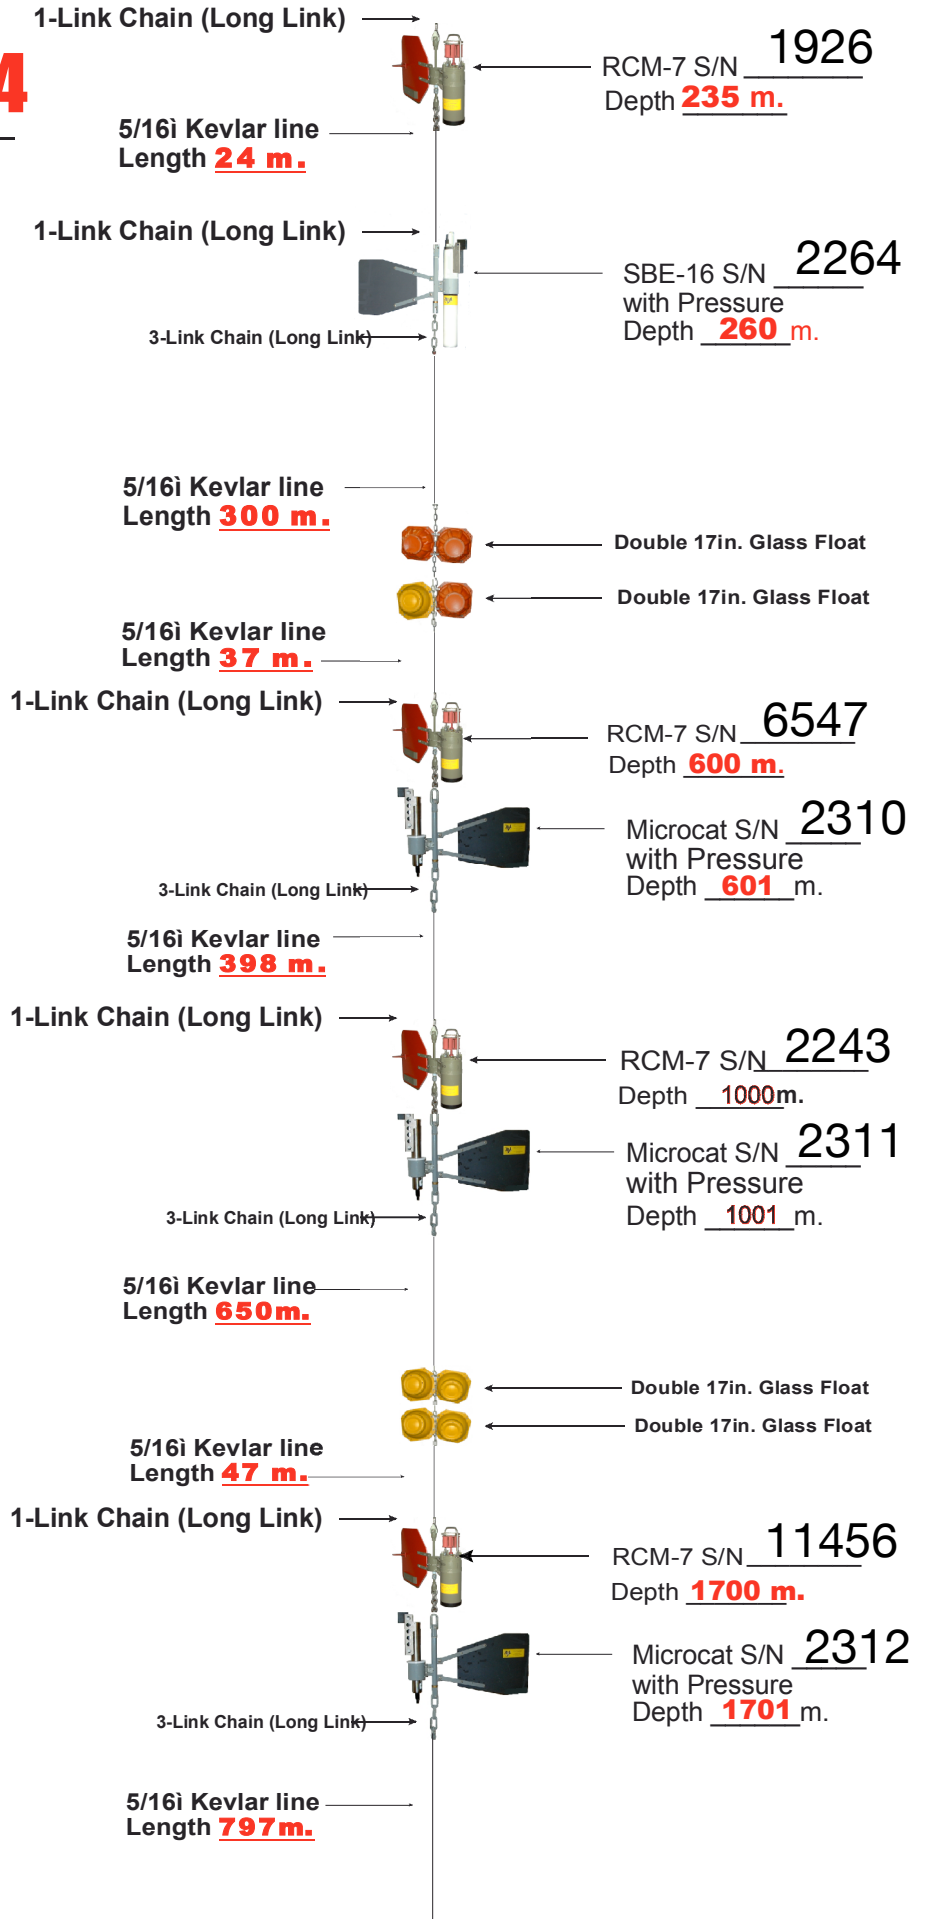

# MOORING ID: NP 04

Latitude: 89° 27.288'N.

Longitude: 89° 19. 744'E.

Corrected Depth: 4295 m.

# NORTH POLE Page 1

Depths  
in Red  
are Design  
Depths

**MOORING ID:** NP 04

# NORTH POLE Page 2

MOORING ID: **NP 04**

# NORTH POLE Page 3

Deploy Date: \_\_\_\_\_

Anchor Deploy Time: \_\_\_\_\_